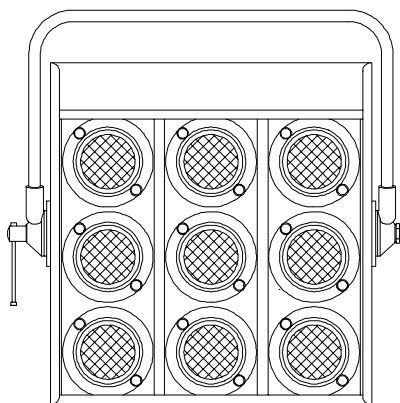

Par 36 9 - lite