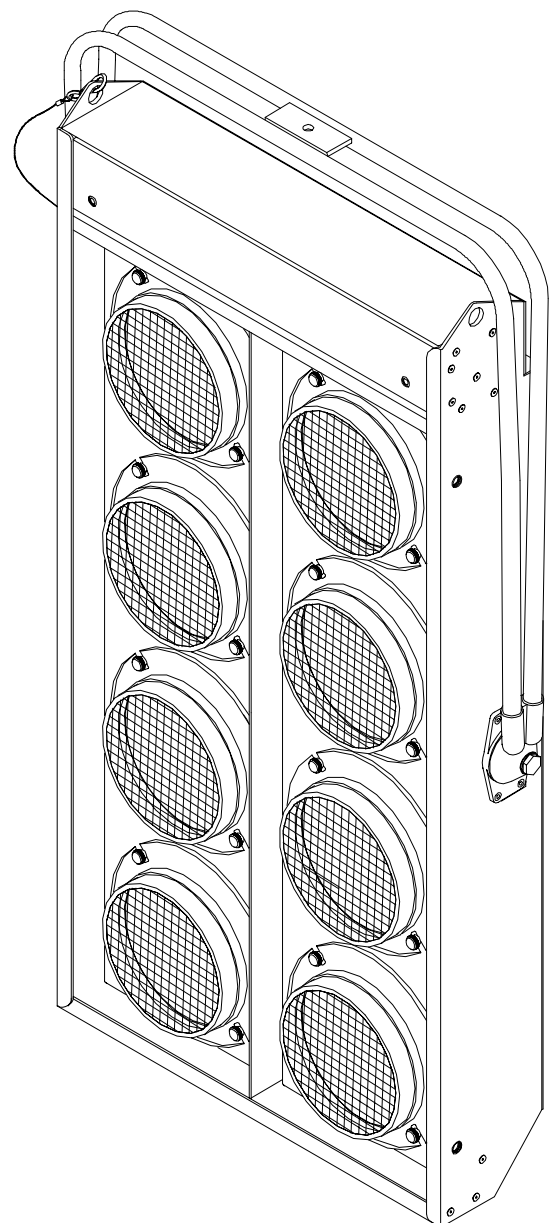

PRODUCT CODE	DESCRIPTION	WT kgs
D3612	12 - Lite unit unwired	14
D3613	12 - Lite unit wired to 3 tails	15.5
D3690	9 - Lite unit unwired	11
D3690	9 - Lite unit wired to 3 tails	12.2
D3680	8 - Lite unit unwired	9.5
D3681	8 - Lite unit wired to 2 tails	10
D3682	8 - Lite 2 way barn door colour frame assy	3.4
D3684	8 - Lite 4 way barn door colour frame assy	3.9
D3685	8 - Lite stand off colour frame assy	1
D3668	6 - Lite unit unwired	8
D3669	6 - Lite unit wired to 2 tails	8.5
D3662	6 - Lite 2 way barn door colour frame assy	2.8
D3664	6 - Lite 4 way barn door colour frame assy	3.2
D3665	6 - Lite stand off colour frame assy	0.8
D3640	4 - Lite unit unwired	6.5
D3641	4 - Lite unit wired to 2 tails	7
D3642	4 - Lite 2 way barn door colour frame assy	2.2
D3644	4 - Lite 4 way barn door colour frame assy	2.6
D3645	4 - Lite stand off colour frame assy	0.6
D3620	2 - Lite unit unwired	-
D3621	2 - Lite unit wired to 1 tail	-
D3622	2 - Lite 2 way barn door colour frame assy	-
D3624	2 - Lite 4 way barn door colour frame assy	-
D3625	2 - Lite stand off colour frame assy	-
D3700	Colour changer adaptor plate	-
D3600	Chrome bulb retaining ring	0.1
LAMPS TO SUIT PAR 36 SPOT BANKS		
-	DWE 120V 650W	-

Par 36 8 - lite unit