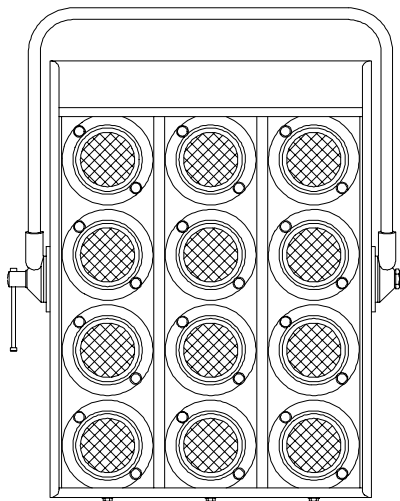

Par 36 Spot Banks

DIMENSIONS (MM)				
	WIDTH	HEIGHT	DEPTH	TOP OF YOKE TO PIVOT
12 - Lite unit	644	723	104	445
9 - Lite unit	644	566	104	366
8 - Lite unit	472	723	104	445
6 - Lite unit	472	566	104	366
4 - Lite unit	472	409	104	288
2 - Lite unit	380	160	160	135

Par 36 12 - lite unit