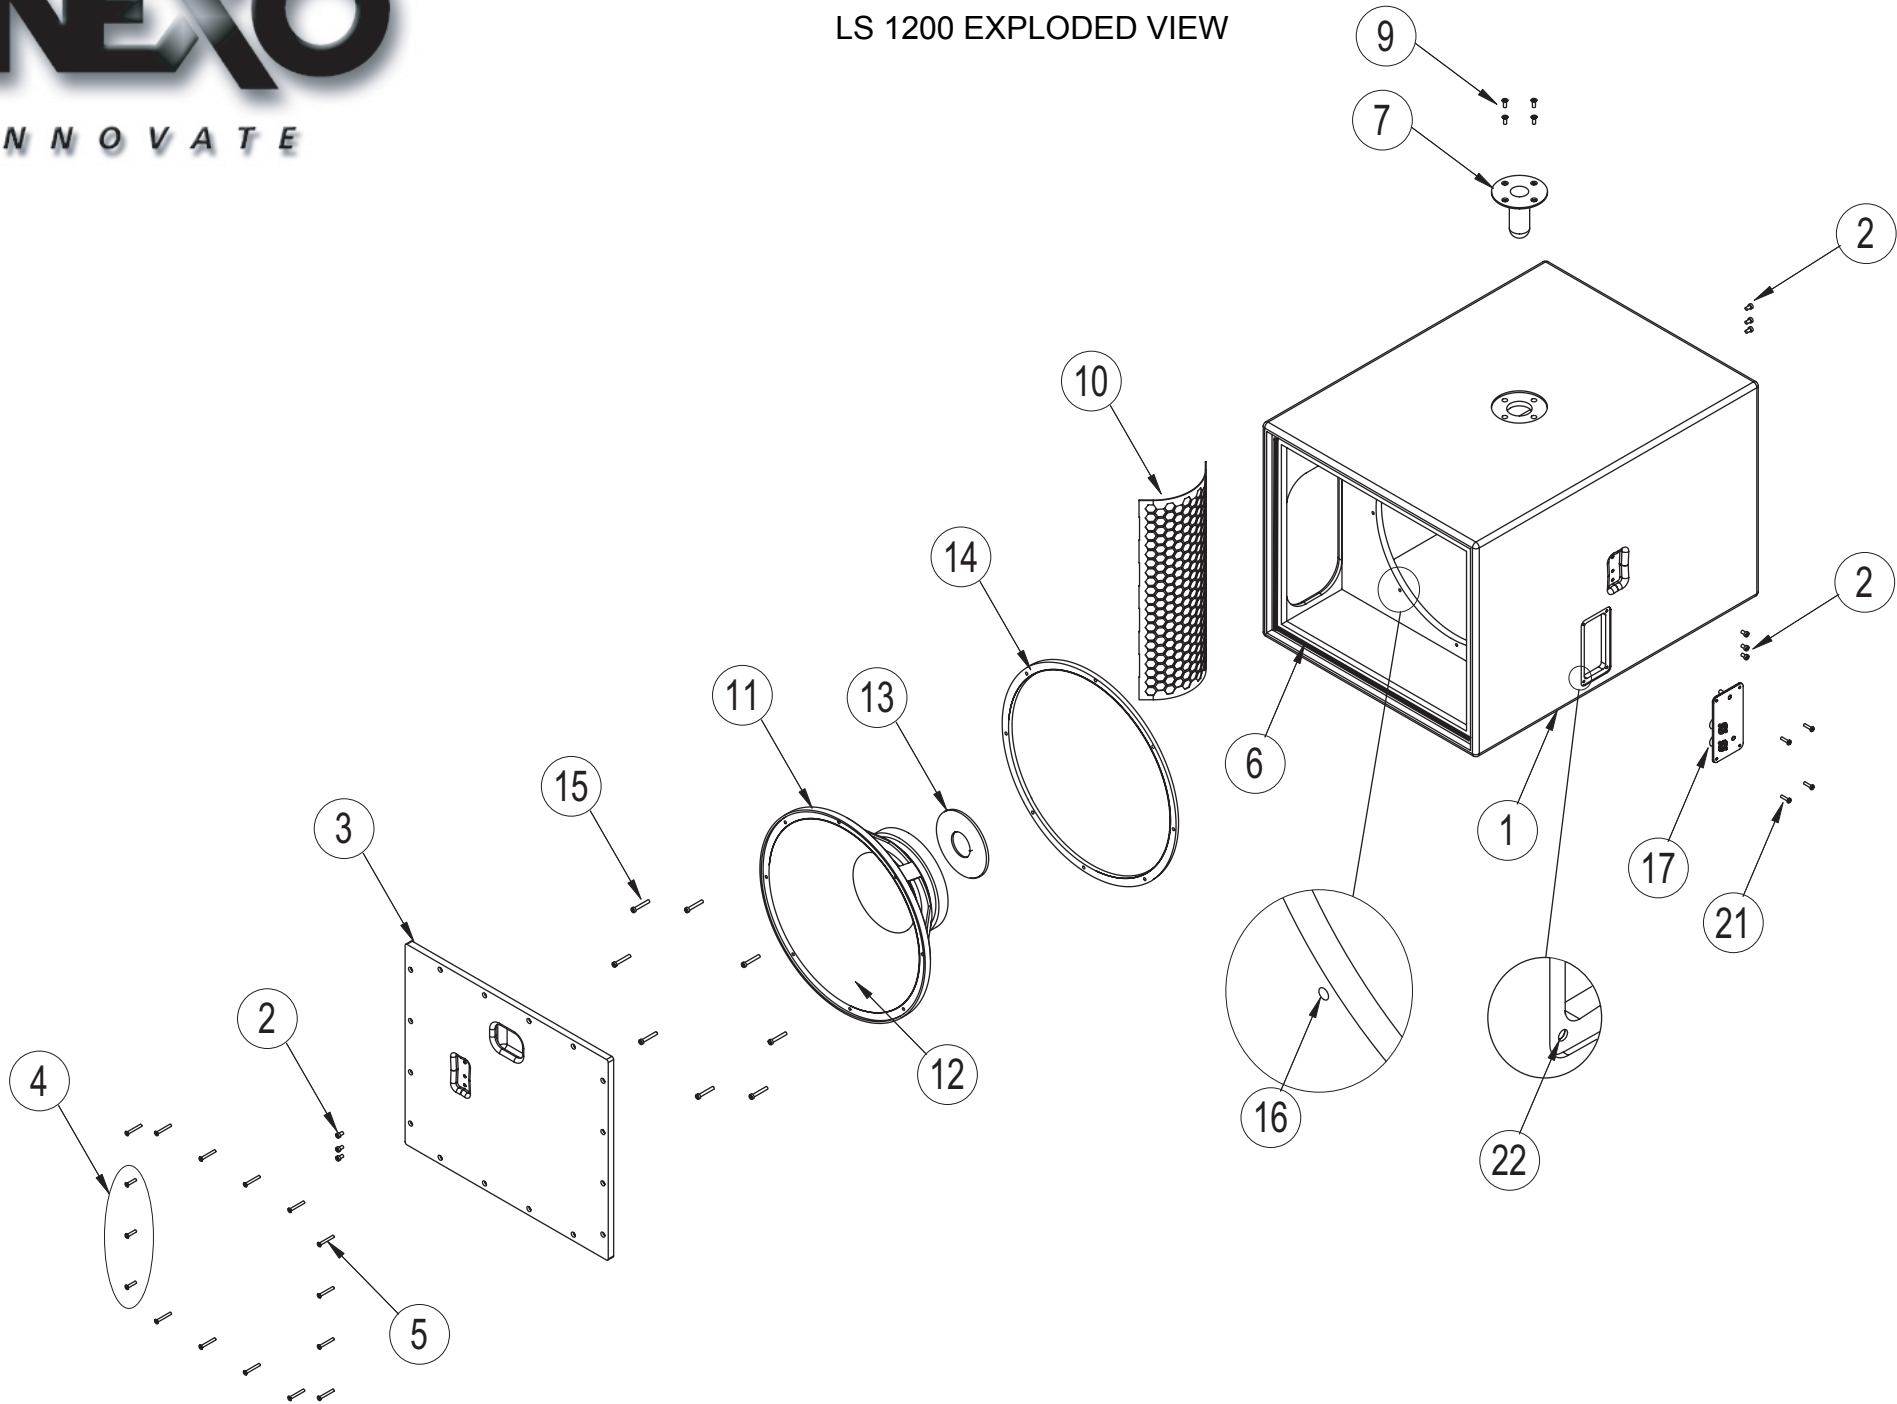

NEXO

I N N O V A T E

LS 1200

SPARE PARTS

NEXO-SA
AFTER SALE DEPARTMENT
154 allée des Erables
ZAC Paris Nord II
B.P.50107
95950 ROISSY Cedex
FRANCE
Email : gilbert.laporte@nexo.fr

NEXO

INNOVATE

LS 1200 EXPLODED VIEW

INNOVATE

LS 1200 CONNECTION PLATE VIEW

MARK	QUANTITY	ASSEMBLY	SUB ASSEMBLY	PART REFERENCE	DESIGNATION
LS.1200					
1	1	\$EBLS12		\$EBLS12	CABINET LS.1200 + ACCESSORIES
2	9			\$VXTCX610N	SCREW CHC INOX BLACK 6X10
3	1			\$COVER1200	COVER
4	3			\$VXTCC525N	SCREW VBA TCC INOX BLACK 5X25
5	13			\$VXTCC540N	SCREW VBA TCC INOX BLACK 5X40
6	1			\$JNEOP5X10	JOINT NEOPRENE 5X10
7	1			\$AMDOUILLS40	FAUCET FLUSH STEEL BLACK
8	4			\$VGRAF6	GRAF NUT 6mm
9	4			\$VXTCFX616N	SCREW TORX FLAT HEAD 6X16 BLACK
10	1			\$AMGLS1200	GRID LS1200 CATAFOREZ
11	1		\$N1826B-6	\$N1826B-6	BASS SPEAKER 18 " PREPARED
12	1			\$N1826R/K	RECONE KIT HP 18"
13	1			\$HPPLAQR46	REAR CAP HP 46cm
14	1			\$JPTZ46	JOINT 46 AU ADH
15	8			\$VXTCX650N	SCREW CHC INOX BLACK 6X50
16	8			\$VGRAF6	GRAF NUT 6mm
17	1		\$CNX1200	\$CNX1200	CONNECTION PLATE FOR LS.1200 COMPLETE
18	1			\$JNEOHM+TPS10	JOINT PAVILLON HM + COVER PS10
19	2			\$CNXNL4MP	SPEAKON NL4MP
20	4			\$VRIV3.216N	ALUMINIUM RIVET BLACK 3.12X16
21	4			\$VXTCBX416N	SCREW TORX BUTTOM HEAD 4X16 STAINLESS STEEL BLACK
22	4			\$VGRAF4	GRAF NUT 4mm
23	1			\$CNXLS	CONNECTION PLATE WITH ARTWORK