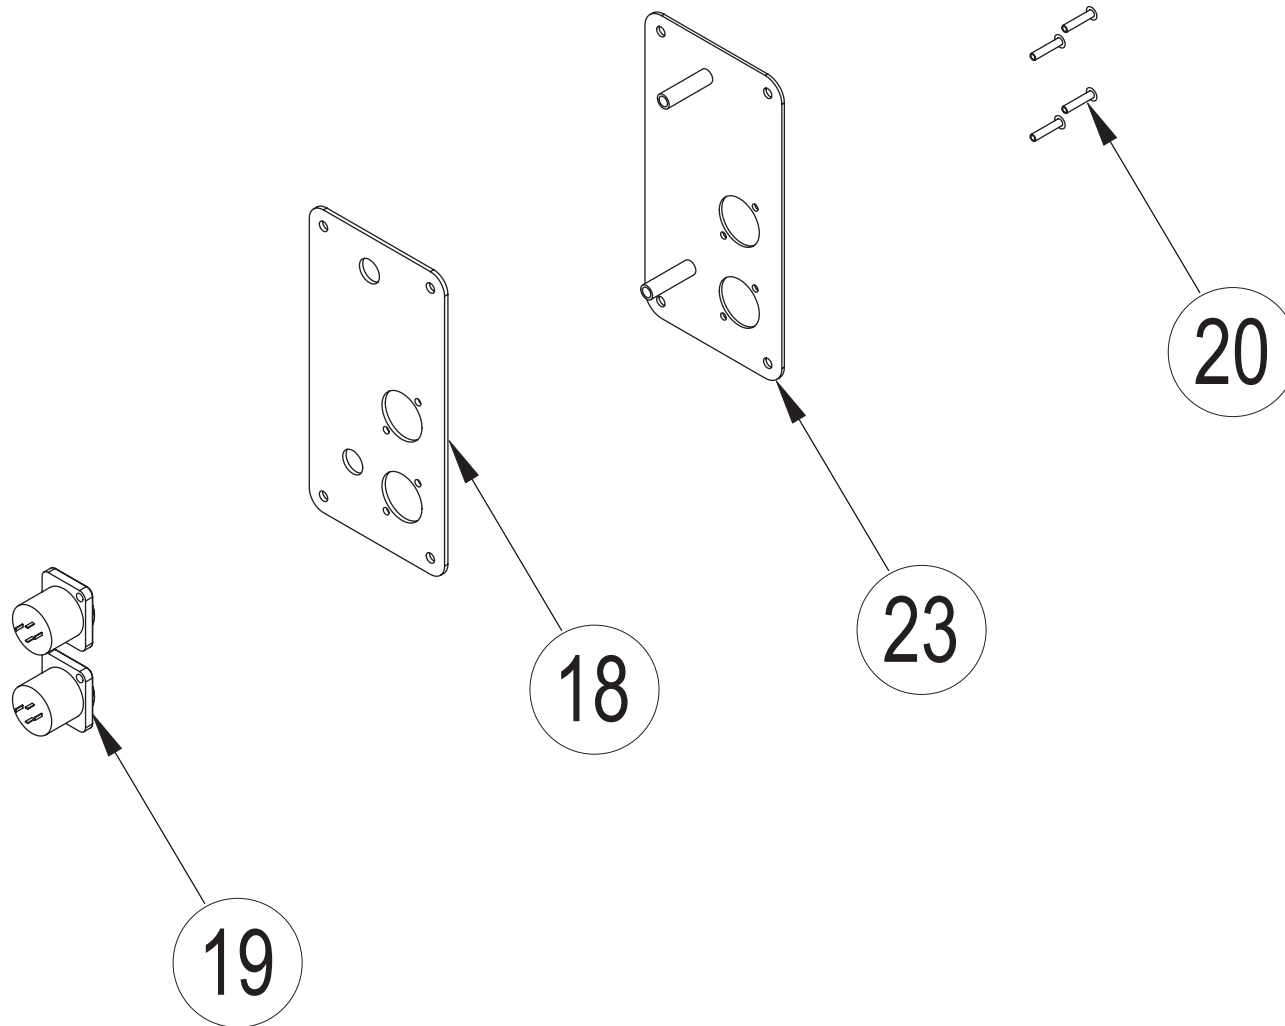

NEXO

I N N O V A T E

LS 1200

SPARE PARTS

NEXO-SA
AFTER SALE DEPARTMENT
154 allée des Erables
ZAC Paris Nord II
B.P.50107
95950 ROISSY Cedex
FRANCE
Email : gilbert.laporte@nexo.fr

NEXO

INNOVATE

LS 1200 EXPLODED VIEW

INNOVATE

LS 1200 CONNECTION PLATE VIEW

MARK	QUANTITY	ASSEMBLY	SUB ASSEMBLY	PART REFERENCE	DESIGNATION
LS.1200					
1	1	\$EBLS12		\$EBLS12	CABINET LS.1200 + ACCESSORIES
2	9			\$VXTCX610N	SCREW CHC INOX BLACK 6X10
3	1			\$COVER1200	COVER
4	3			\$VXTCC525N	SCREW VBA TCC INOX BLACK 5X25
5	13			\$VXTCC540N	SCREW VBA TCC INOX BLACK 5X40
6	1			\$JNEOP5X10	JOINT NEOPRENE 5X10
7	1			\$AMDOUILLS40	FAUCET FLUSH STEEL BLACK
8	4			\$VGRAF6	GRAF NUT 6mm
9	4			\$VXTCFX616N	SCREW TORX FLAT HEAD 6X16 BLACK
10	1			\$AMGLS1200	GRID LS1200 CATAFOREZ
11	1		\$N1826B-6	\$N1826B-6	BASS SPEAKER 18 " PREPARED
12	1			\$N1826R/K	RECONE KIT HP 18"
13	1			\$HPPLAQR46	REAR CAP HP 46cm
14	1			\$JPTZ46	JOINT 46 AU ADH
15	8			\$VXTCX650N	SCREW CHC INOX BLACK 6X50
16	8			\$VGRAF6	GRAF NUT 6mm
17	1		\$CNX1200	\$CNX1200	CONNECTION PLATE FOR LS.1200 COMPLETE
18	1			\$JNEOHM+TPS10	JOINT PAVILLON HM + COVER PS10
19	2			\$CNXNL4MP	SPEAKON NL4MP
20	4			\$VRIV3.216N	ALUMINIUM RIVET BLACK 3.12X16
21	4			\$VXTCBX416N	SCREW TORX BUTTOM HEAD 4X16 STAINLESS STEEL BLACK
22	4			\$VGRAF4	GRAF NUT 4mm
23	1			\$CNXLS	CONNECTION PLATE WITH ARTWORK