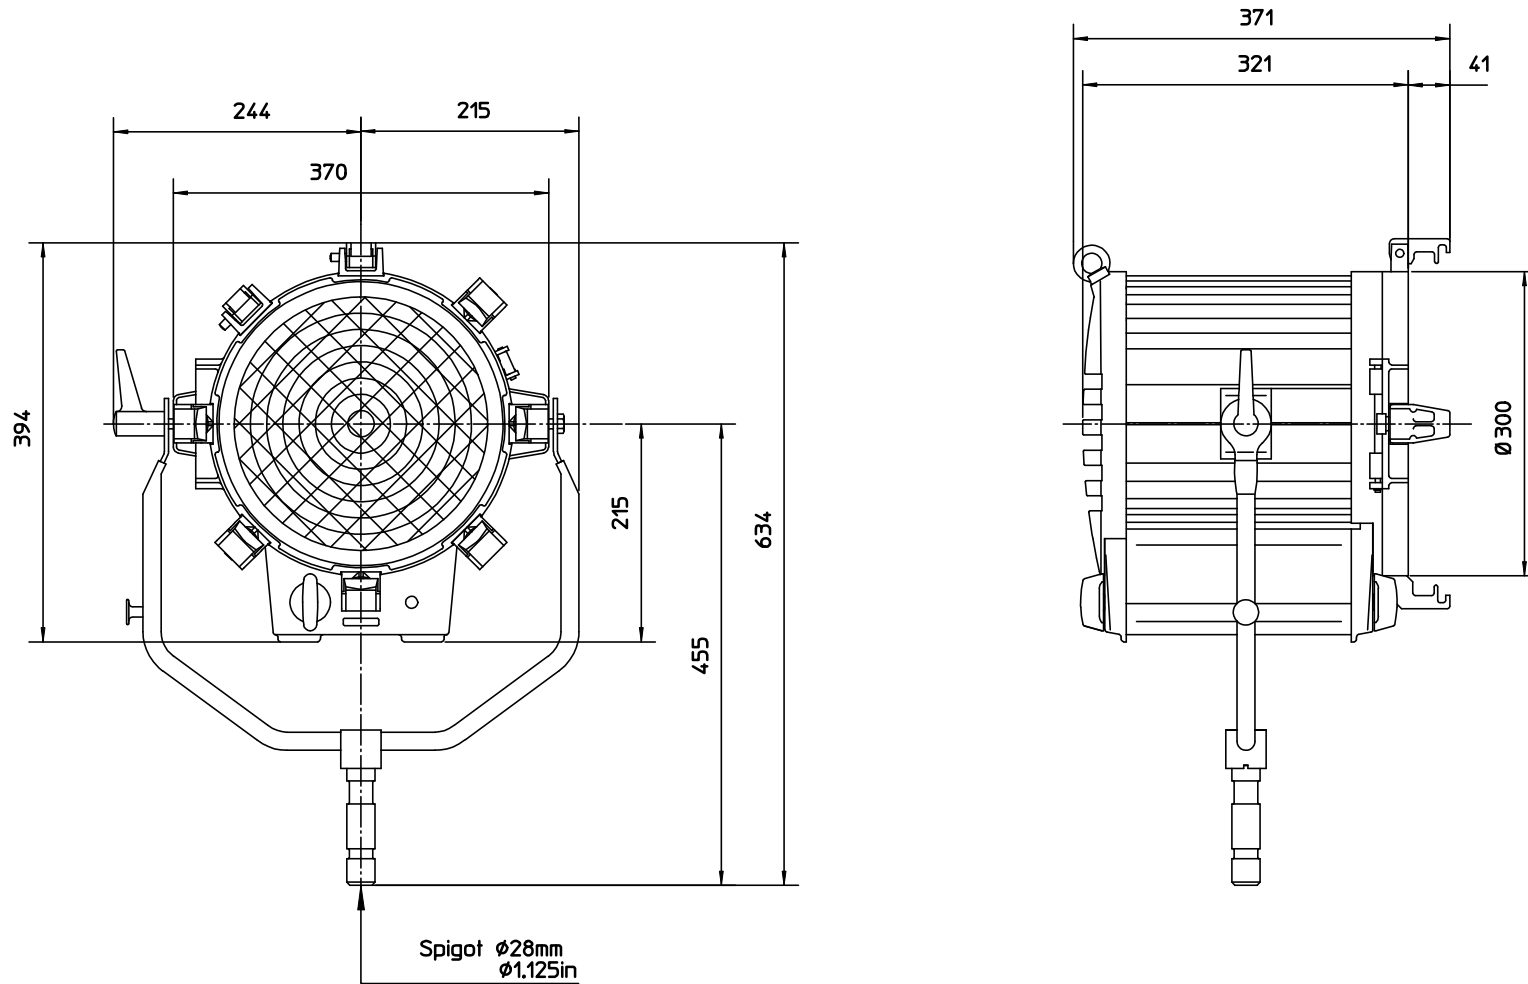

Schutzvermerk nach DIN34 beachten

Scheinwerfertyp type of lamphead	Studio 2000W	Linsen lenses	ø 250 mm ø 10 in	Packmass packed size	530x530x620 mm 20.87x20.87x24.41 in	Gewicht net weight	12.8 kg 28.22 lbs
Leuchtmittel lamp	230V:FKK(CP/73,CP/41) 120V:CYX(HX270)	Zubehoer accessories	ø 330 mm ø 13 in	Packvolumen packed volume	175.16 l 6.150 ft3	Dateiname file name	st2000_mb_01
Lampensockel lamp base	G38	Fluegeltor barndoor	ø 344 mm ø 13.5 in	Packgewicht packed weight	17 kg 37.48 lbs	Version / Stand version / as at...	1.0/01.07.02